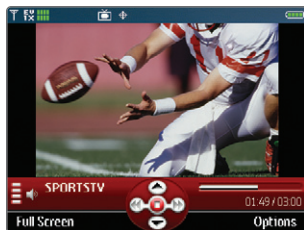

Watching Mobile TV

V CAST Mobile TV delivers real-time television programming from some of the most popular TV channels right to your phone. You can take calls, messages, and when you hang up, go right back to enjoying your program.

1. Press the **Mobile TV** **Key**.
2. Press **up** or **down** on the Navigation Key to highlight a program that is currently airing.
3. Press the **Left Soft Key** to play.
4. Swivel the LCD to view program in Full Screen.
  When in Full Screen mode, you may:
  - Press the **Left/Right Soft Key** for normal viewing mode.
  - Press **OK** to pause program. Press **OK** again to resume.
  - Press the **CLR Key** for the Media Program Guide.
5. Press **Right Soft Key** for options such as subscription info, software upgrades, and parental controls.*

*Options are not available while viewing a program in Full Screen.

Note: You can extend the retractable antenna for better TV reception.

V CAST Mobile TV coming to select markets in 2007. V CAST Mobile TV is only available in the V CAST Mobile TV coverage area. Coverage area maps available at www.verizonwireless.com. Additional fees may apply.